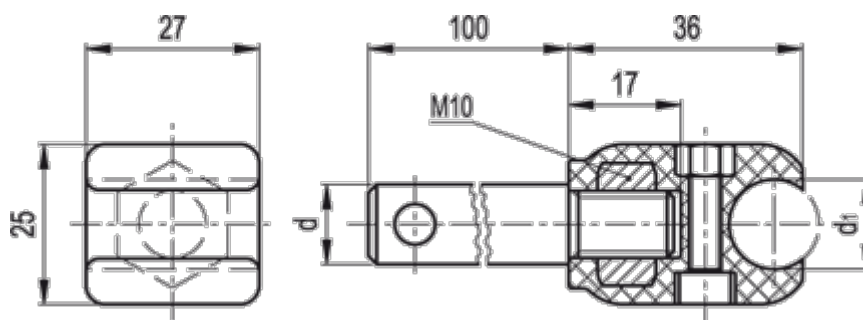

Data Sheet

Article number: 2310419799
Description: E+G Guide rail clamp
MPG-C-S-P12-10

Measures

d = 12

d1 = 10

Weight (g) = 127